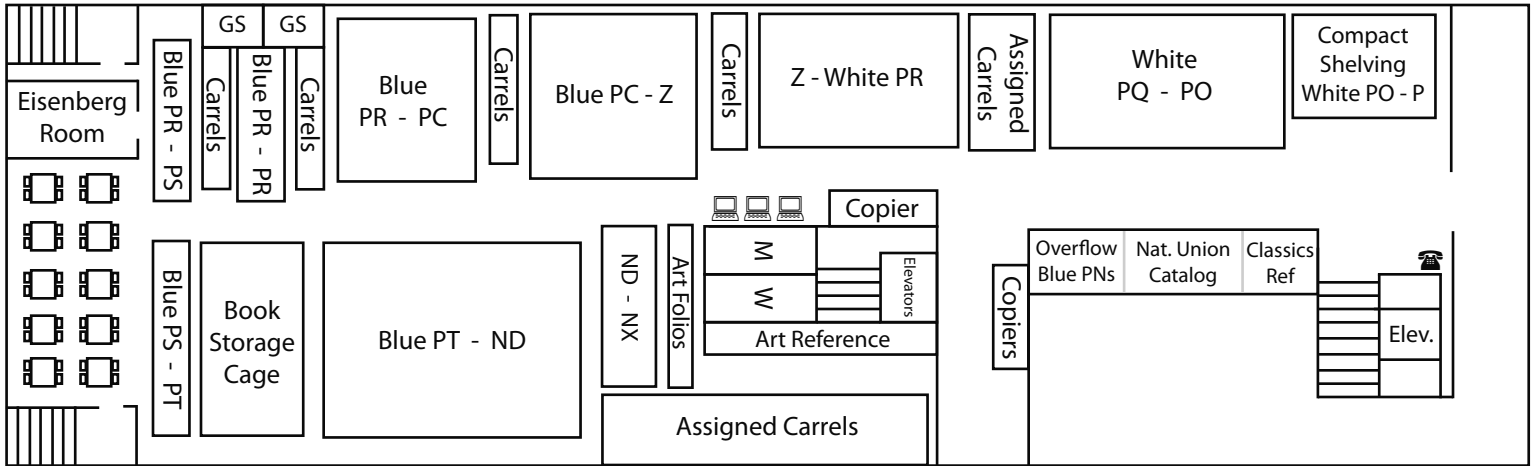

Looking for something to read?

How To Find Recent Fiction

The McNaughton Plan books are on M Level, under the stairs. **Recent bestsellers** are there and are available for a 2-week checkout (with one renewal).

While there is not one section in the stacks of the Eisenhower Library for all fiction, you can browse the call number ranges below to find works of recent fiction. All ranges are in the **Blue Label Section of D-Level** and cover the years 1961 to present.

D-Level

*level map is not to scale