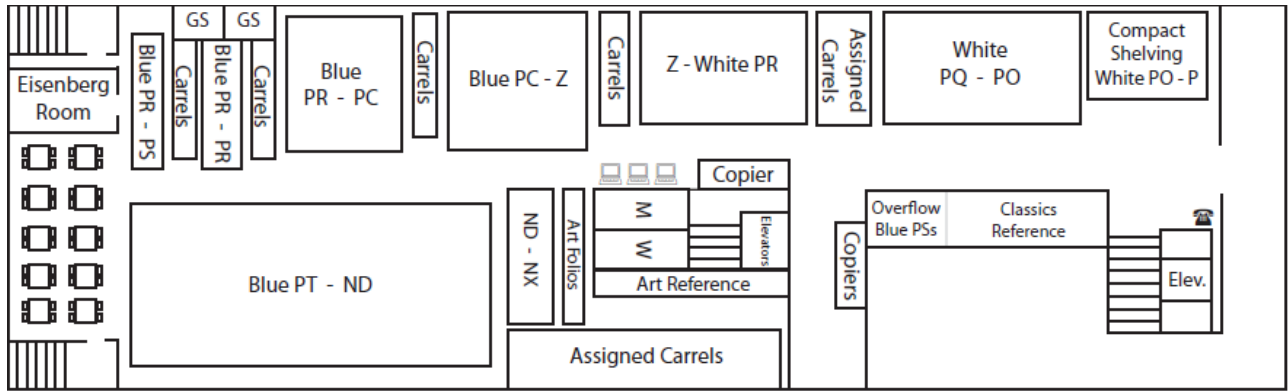

D Level Floor Plan

SW 1/6/12