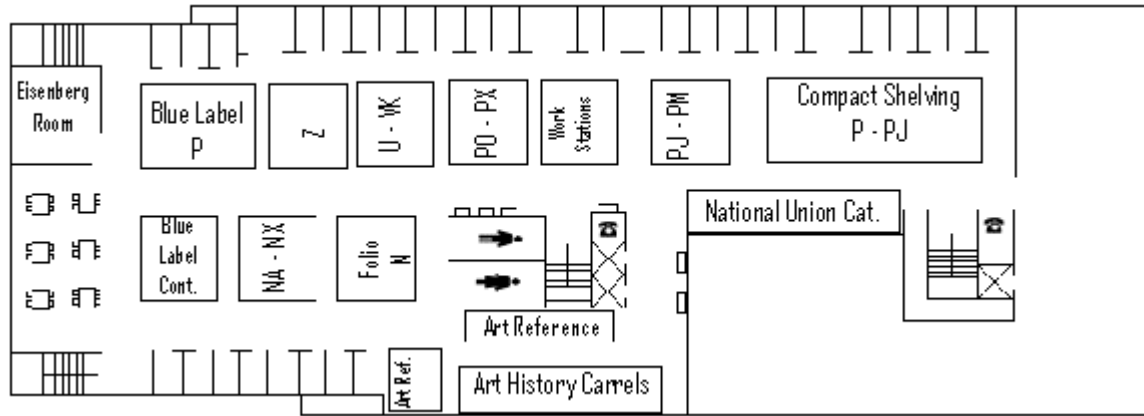

D Level Floor Plan

(Note: This is not to scale.)

SW 3/7/08